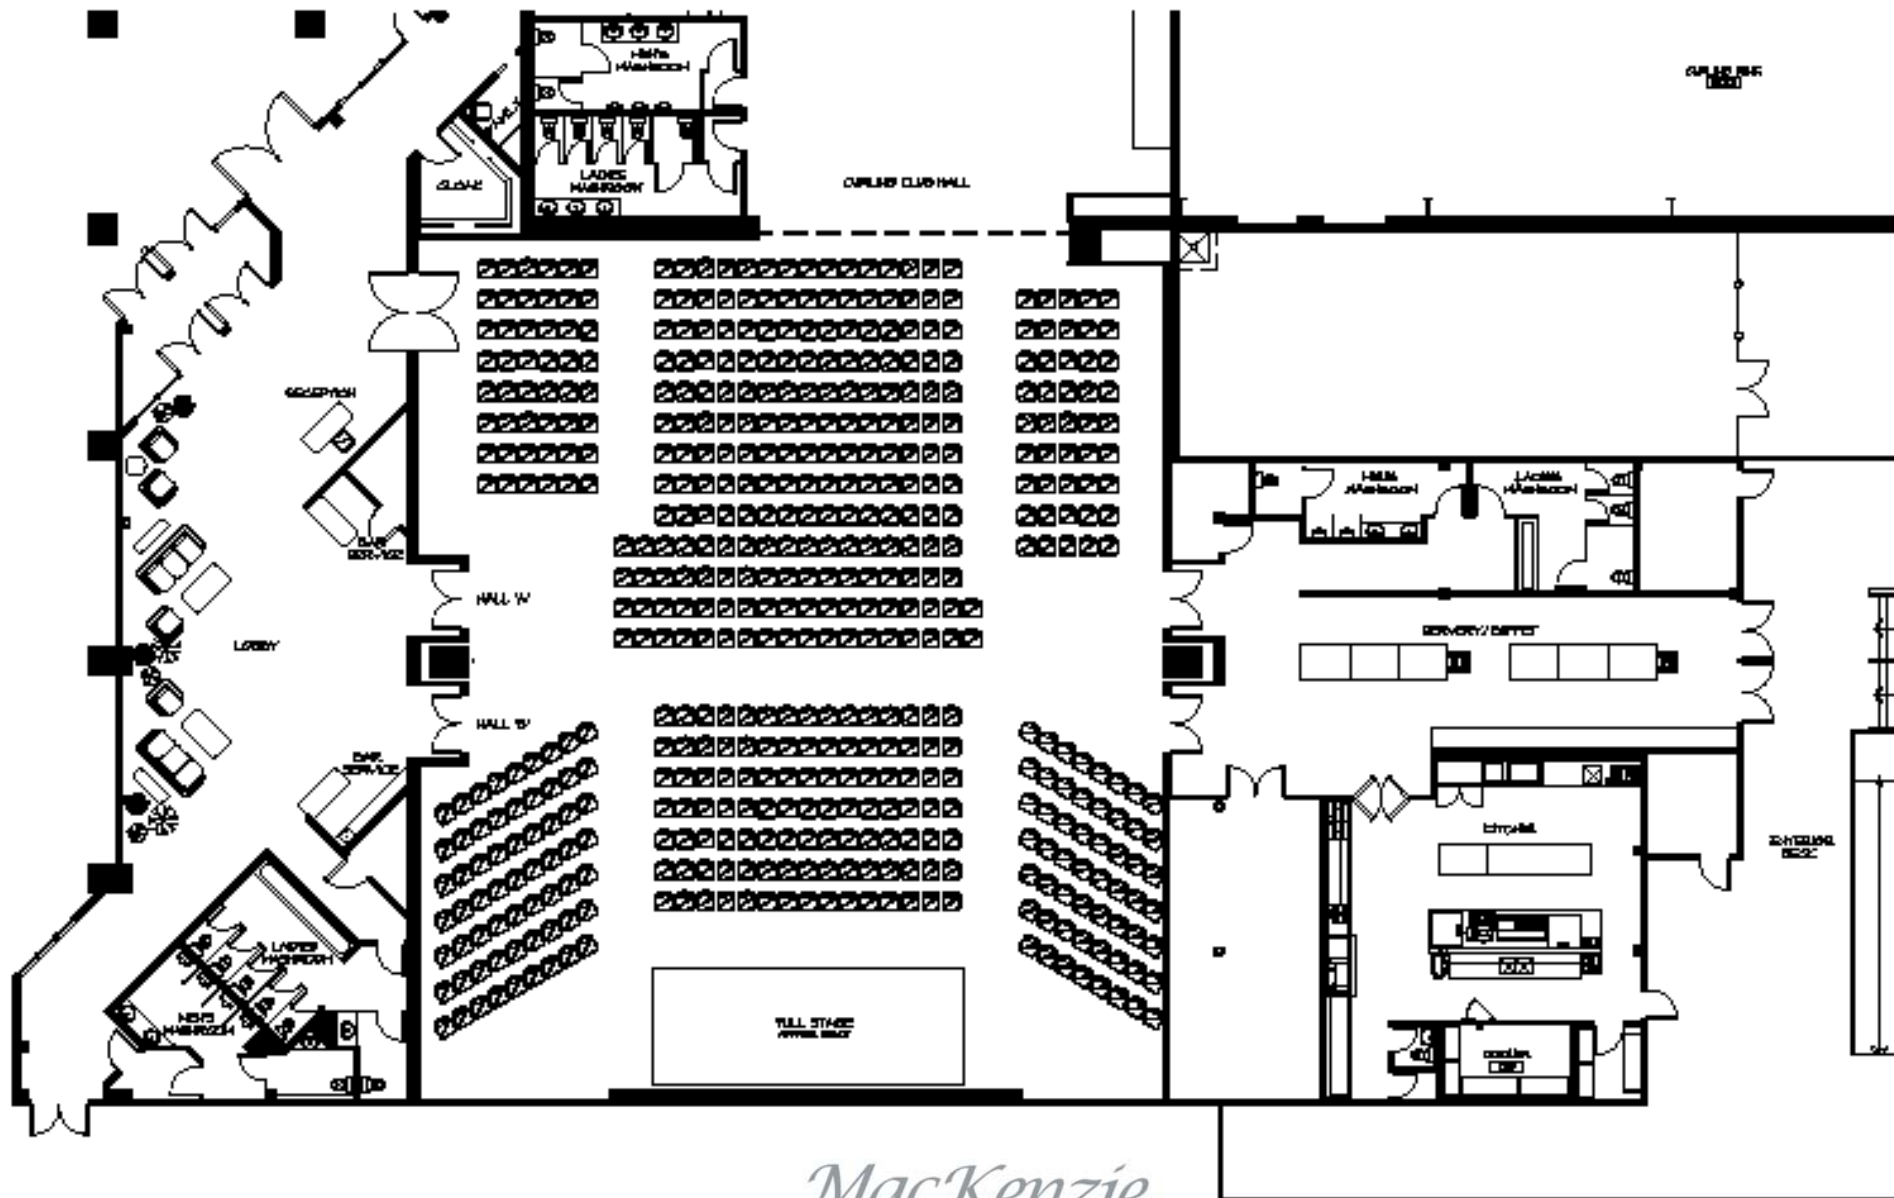

MacKenzie
conference
CENTRE

MAXIMUM OCCUPANCY (FULL HALL)
DINING - 416 PPL
LECTURE - 522 PPL
STANDING - 800 PPL

DRAYTON VALLEY CONFERENCE CENTRE - STANDING ROOM

PLAN SHOWS MAXIMUM SEATING, 522 PEOPLE

MacKenzie
conference
CENTRE

MAXIMUM OCCUPANCY FULL HALL
DINING - 416 PPL
LECTURE - 522 PPL
STANDING - 800 PPL

DRAYTON VALLEY CONFERENCE CENTRE - LECTURE SEATING

PLAN SHOWS:
 HALL 'A', 208 PEOPLE
 PLAN SHOWS 186 PEOPLE
 NOTE: TABLES SHOWN ARE 60" DIA.

MacKenzie
 conference
CENTRE

MAXIMUM OCCUPANCY (FULL HALL)
 DINING - 416 PPL
 LECTURE - 522 PPL
 STANDING - 800 PPL

DRAYTON VALLEY CONFERENCE CENTRE - BANQUET SEATING W/ STAGE & DANCE FLOOR

PLAN SHOWS MAXIMUM SEATING: 416 PEOPLE
 NOTE: TABLES BUILT UP ARE 60" DIA.

MacKenzie
 conference
CENTRE

MAXIMUM OCCUPANCY (FULL HALL)
 DINING - 416 PPL
 LECTURE - 522 PPL
 STANDING - 800 PPL

DRAYTON VALLEY CONFERENCE CENTRE - BANQUET SEATING