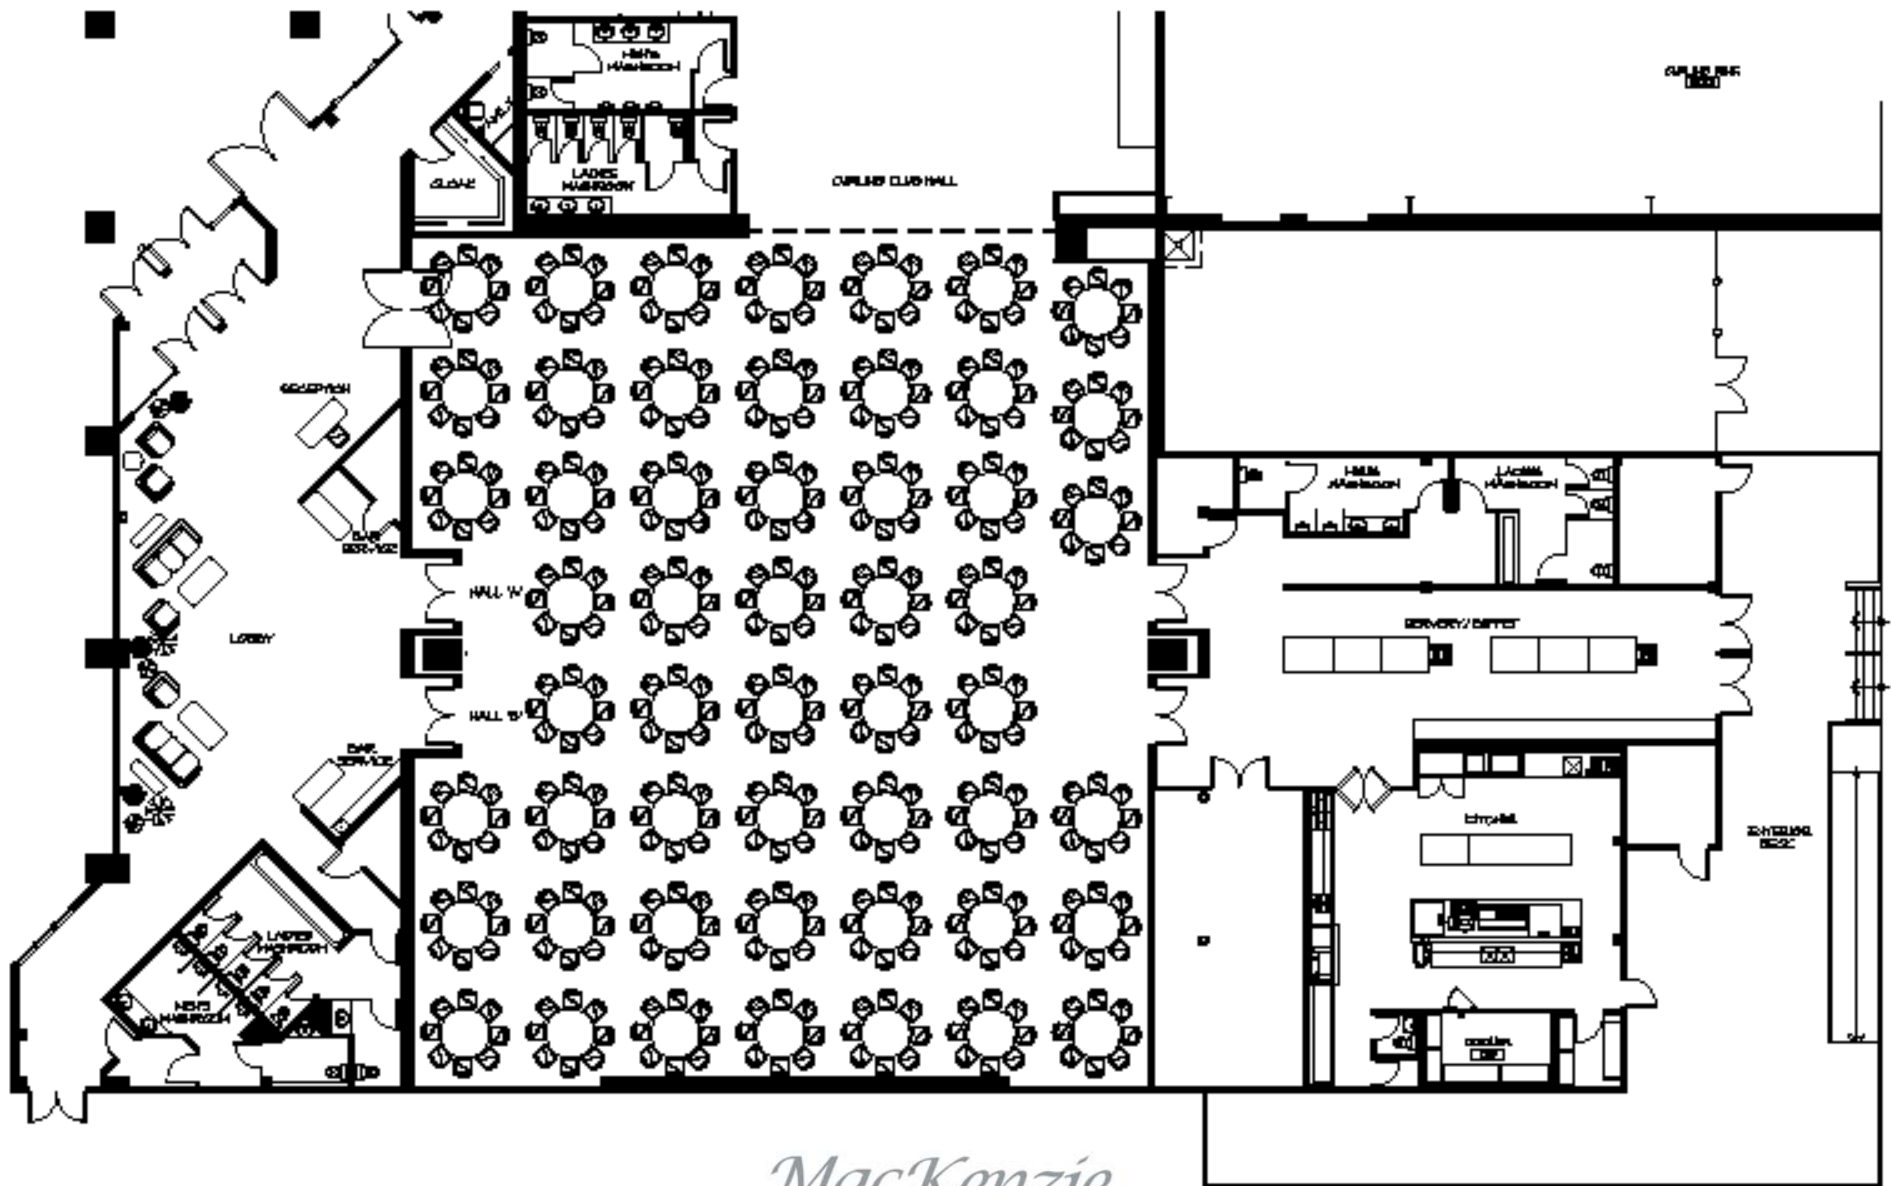

MacKenzie
conference
CENTRE

MAXIMUM OCCUPANCY (FULL HALL)
DINING - 416 PPL
LECTURE - 522 PPL
STANDING - 800 PPL

DRAYTON VALLEY CONFERENCE CENTRE - STANDING ROOM

PLAN SHOWS MAXIMUM SEATING, 522 PEOPLE

MacKenzie
conference
CENTRE

MAXIMUM OCCUPANCY FULL HALL
DINING - 416 PPL
LECTURE - 522 PPL
STANDING - 800 PPL

DRAYTON VALLEY CONFERENCE CENTRE - LECTURE SEATING

PLAN SHOWS:
 HALL 'A', 208 PEOPLE
 PLAN SHOWS 186 PEOPLE
 NOTE: TABLES SHOWN ARE 60" DIA.

MacKenzie
 conference
CENTRE

MAXIMUM OCCUPANCY (FULL HALL)
 DINING - 416 PPL
 LECTURE - 522 PPL
 STANDING - 800 PPL

DRAYTON VALLEY CONFERENCE CENTRE - BANQUET SEATING W/ STAGE & DANCE FLOOR

PLAN SHOWS MAXIMUM SEATING: 416 PEOPLE
 NOTE: TABLES BUILT UP ARE 60" DIA.

MacKenzie
 conference
CENTRE

MAXIMUM OCCUPANCY (FULL HALL)
 DINING - 416 PPL
 LECTURE - 522 PPL
 STANDING - 800 PPL

DRAYTON VALLEY CONFERENCE CENTRE - BANQUET SEATING