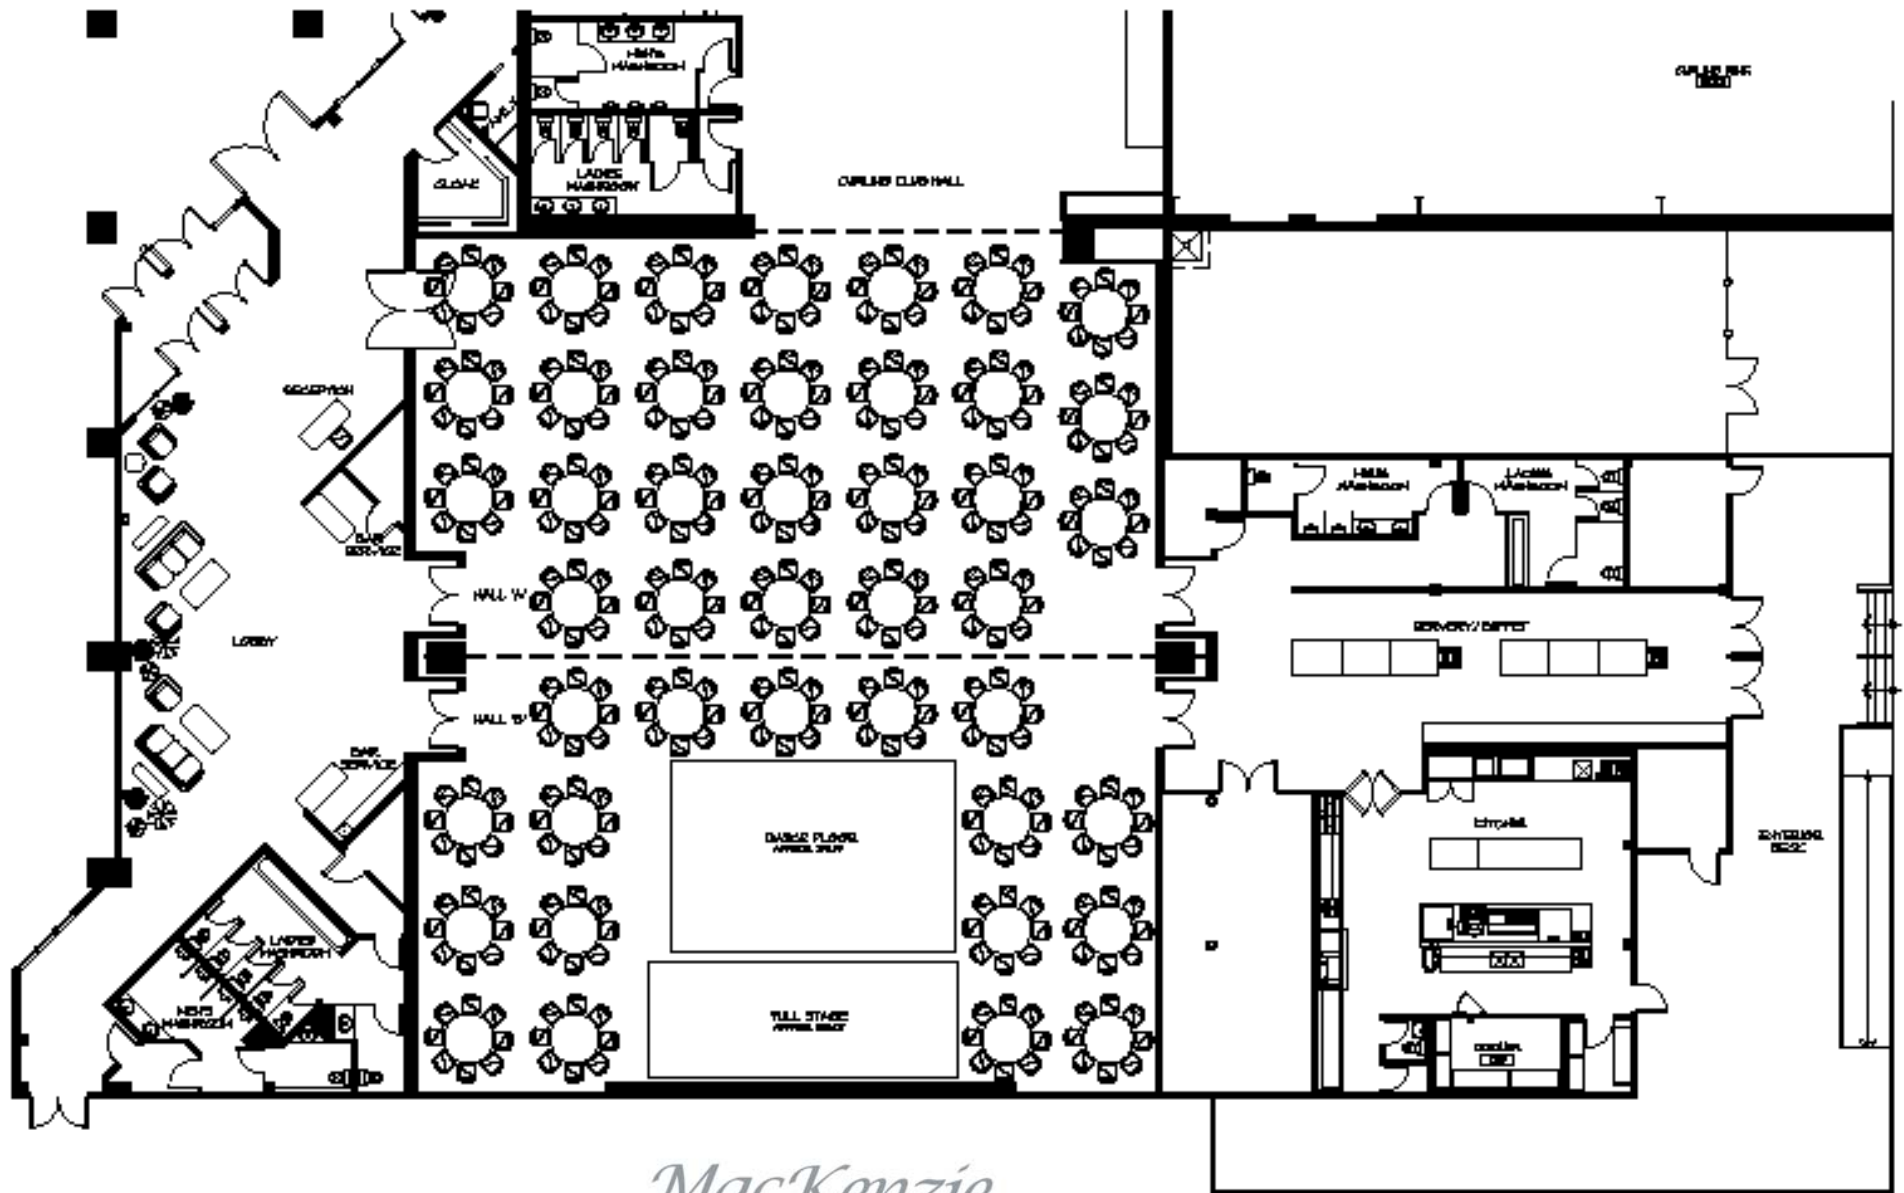

MacKenzie
conference
CENTRE

MAXIMUM OCCUPANCY (FULL HALL)
DINING - 416 PPL
LECTURE - 522 PPL
STANDING - 800 PPL

DRAYTON VALLEY CONFERENCE CENTRE - STANDING ROOM

PLAN SHOWS MAXIMUM SEATING, 522 PEOPLE

MacKenzie
conference
CENTRE

MAXIMUM OCCUPANCY FULL HALL
DINING - 416 PPL
LECTURE - 522 PPL
STANDING - 800 PPL

DRAYTON VALLEY CONFERENCE CENTRE - LECTURE SEATING

PLAN SHOWS:
 HALL 'A', 208 PEOPLE
 PLAN SHOWS 186 PEOPLE
 NOTE: TABLES SHOWN ARE 60" DIA.

MacKenzie
 conference
CENTRE

MAXIMUM OCCUPANCY (FULL HALL)
 DINING - 416 PPL
 LECTURE - 522 PPL
 STANDING - 800 PPL

DRAYTON VALLEY CONFERENCE CENTRE - BANQUET SEATING W/ STAGE & DANCE FLOOR

PLAN SHOWS MAXIMUM SEATING: 416 PEOPLE
 NOTE: TABLES BUILT UP ARE 60" DIA.

MacKenzie
 conference
CENTRE

MAXIMUM OCCUPANCY (FULL HALL)
 DINING - 416 PPL
 LECTURE - 522 PPL
 STANDING - 800 PPL

DRAYTON VALLEY CONFERENCE CENTRE - BANQUET SEATING