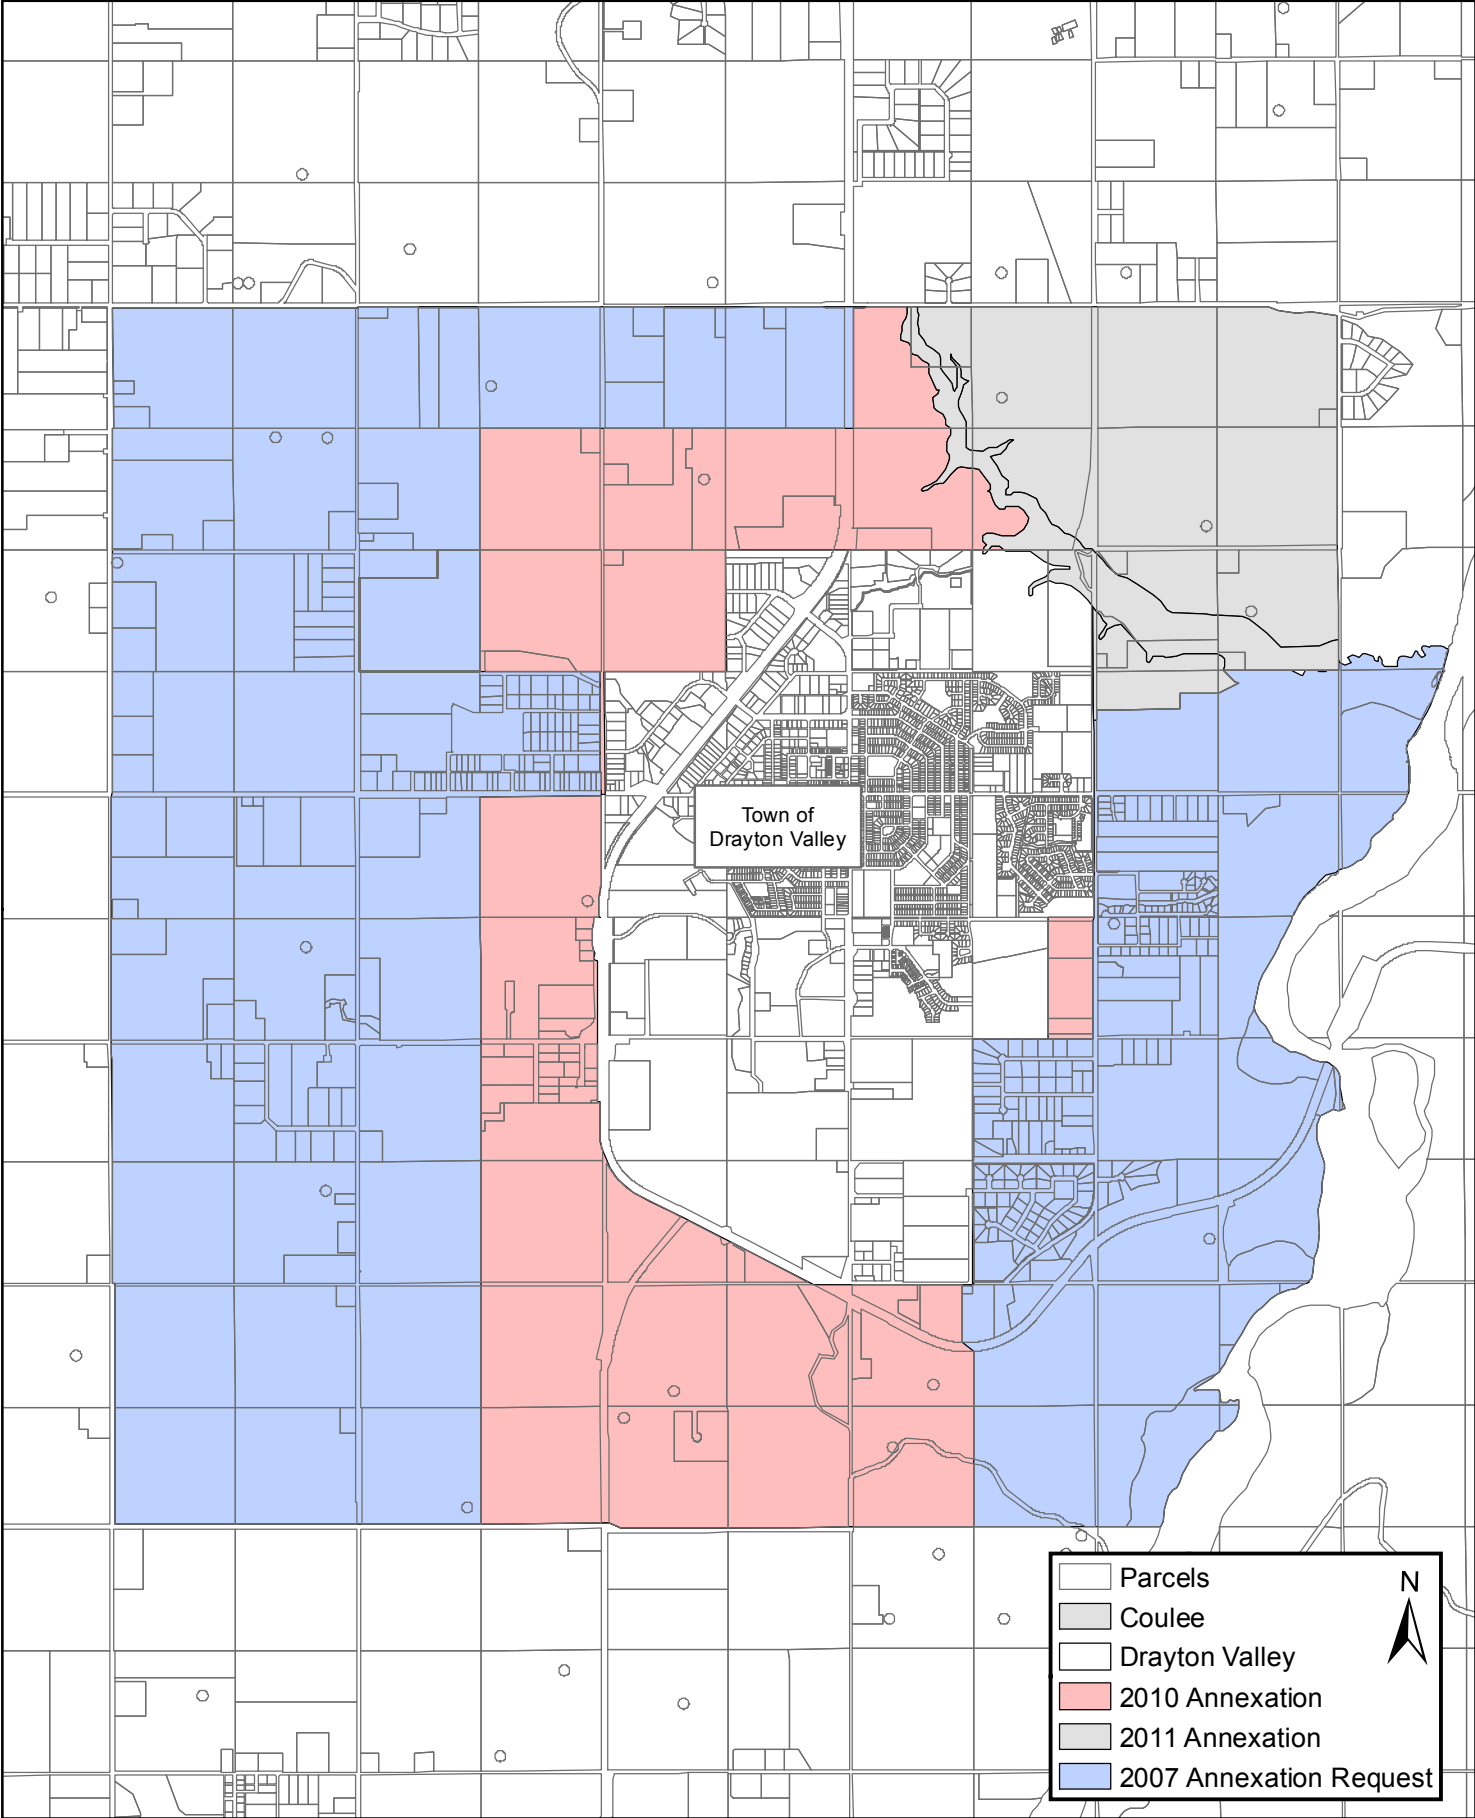

# Annexation Settlement

Town of  
Drayton Valley

Legend:

- Parcels
- Coulee
- Drayton Valley
- 2010 Annexation
- 2011 Annexation
- 2007 Annexation Request

N